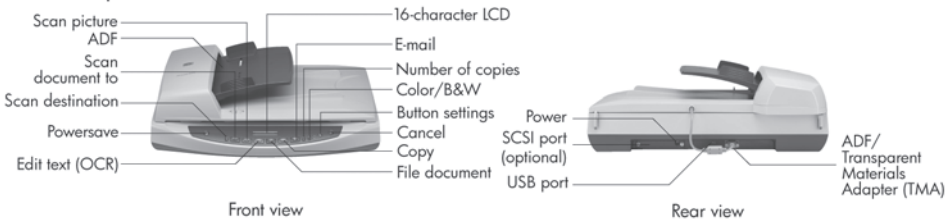

Model specifications and schematic (continued)

8270 (L1975A)	
Multifeed detection	Yes, page length
Transparent Materials Adapter	Included
File Formats	Windows: BMP, JPEG, GIF, TIFF, TIFF compressed, PNG, PCX, Flashpix (FPX), PDF, PDF searchable, RTF, HTML, TXT; Macintosh: TIFF, PICT, JPEG, GIF, FlashPix, Plain Text, PDF, HTML, RTF
Scaling	10–2,000% in 1% increments
Connectivity, Std	Hi-Speed USB 2.0
Connectivity, Opt	SCSI modules for the scanner
ENERGY STAR® Qualified	Yes
Mac Compatible	Yes
Dimensions (W x D x H)	22.6 x 15.7 x 7.7 in
Weight	19 lb
Shipping Dimensions	25.1 x 14.7 x 18.3 in
Shipping Weight	18.3 lb

1 The maximum dpi at which you can scan is limited by available computer memory, disk space and other system factors.

2 Scan speed tests performed on a 1.7 GHz HP Vectra PC with 256 MB of RAM and Windows 2000.

HP Scanjet 8270

Supplies and accessories

Paper-handling accessories

- ADF Roller Replacement Kit C9942A

Other

- ADF Cleaning Sheets C9943A

- HP SCSI module assembly

L1977A

Additional information

Sales

- www.hp.com
- Data Sheet 4AA0-4760ENUC

Technical Support

- www.hp.com/support

Services

- <http://www.hp.com/go/services>

Third-party solutions

- www.hppsc.com

Reseller

- <http://hp.com/partners/us>

Supplies and accessories

- www.hp.com